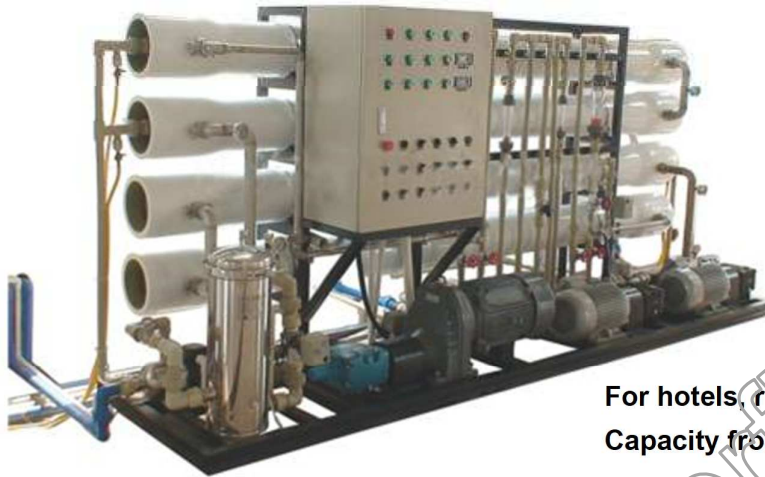

SEAWATER DESALINATION

For hotels, resorts and marine.
Capacity from 1.5 Ton/day onward.

We also supply seawater membranes
2.5", 4.0" & 8.0"