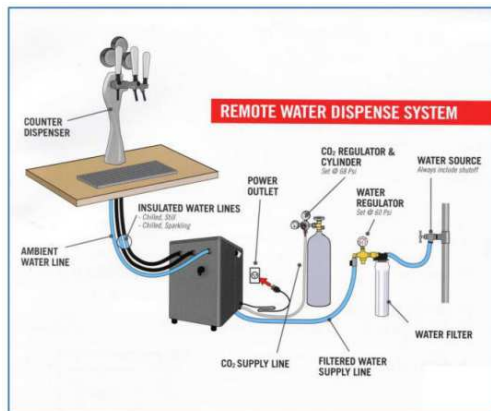

SUSTAINABLE DRINKING WATER SYSTEM

WE SUPPLY THE WATER FILTRATION SYSTEM, WATER FILLING MACHINES, BOTTLE WASHING MACHINES, CARRYING RACKS, GLASS BOOTLES, CERAMIC LIDS, SILICONE SEAL AND OTHER REQUIRED ITEMS. FOR HOTELS, RESORTS AND COMMERCIAL.